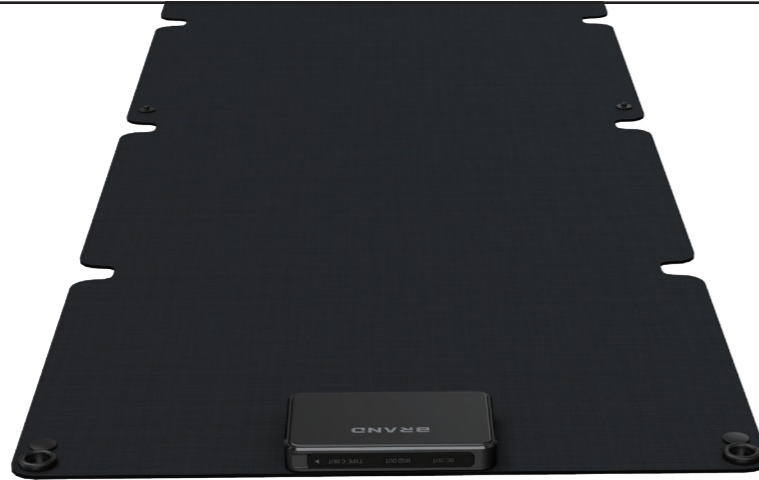

## Slim MagSafe Power Bank

Slim & Soft-touch  
Wireless Output 7.5W Max.

### SPECS

Model: P180P-2  
Type-C\*1 Wireless\*1  
Capacity: 5000mAh  
Type-C Input: 5V/2A 9V/1A  
Type-C Output: 5V/2.4A  
Wireless Output: 5W / 7.5W  
Output: 12W (Max)  
Dimensions: 107\*66\*9.5mm  
Weight: 130±10g

## Outdoor Foldable Solar Charger

32W Max Output

### SPECS

Model: S30  
Type-C\*1 USB-A\*1 DC\*1  
Type-C Output: 5V/3A 9V/3A 12V/2.5A 15V/2A  
USB-A Output: 5V/2.4A  
DC Output: 32W (Max)  
Output: 32W (Max)  
Dimensions: 204\*280mm (Folded) 816.5\*280mm (Unfolded)